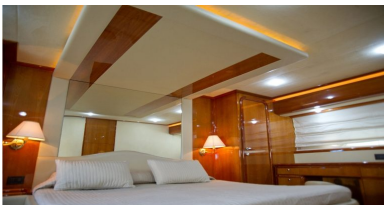

PAMPERO

PAMPERO

PAMPERO