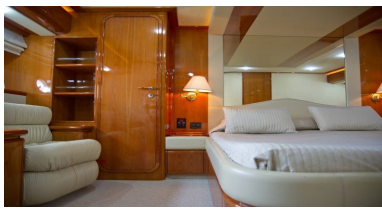

PAMPERO

PAMPERO

PAMPERO